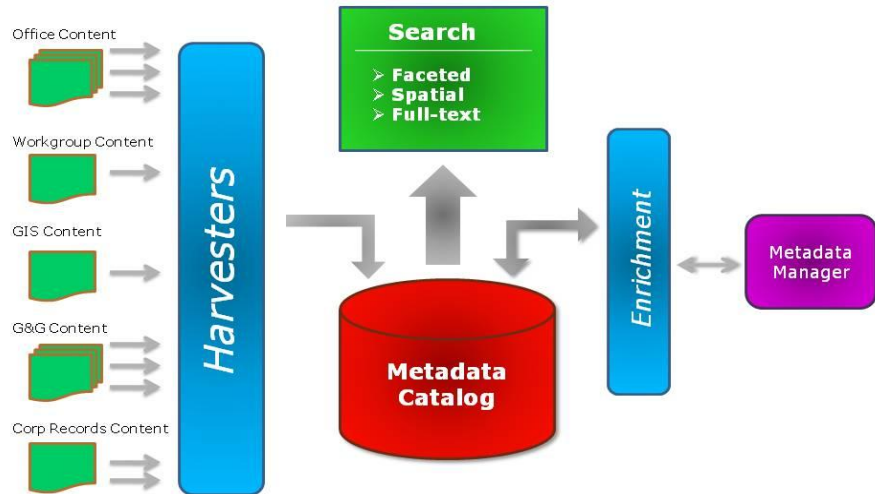

#### Why Mark Logic

Mark Logic provides information access and delivery solutions that accelerate the creation of content applications. Customers across a range of industries rely on Mark Logic to make them more agile — repurposing content, creating new products faster and delivering content through multiple channels.

#### Why Open Spirit

Open Spirit is a leading provider of application integration middleware for upstream oil and gas software applications. By understanding multi-vendor environments, Open Spirit solutions bring together the best tools to view the subsurface, making collaborative workflows and cross-discipline decisions a business imperative.

## Putting Your Content on the Map